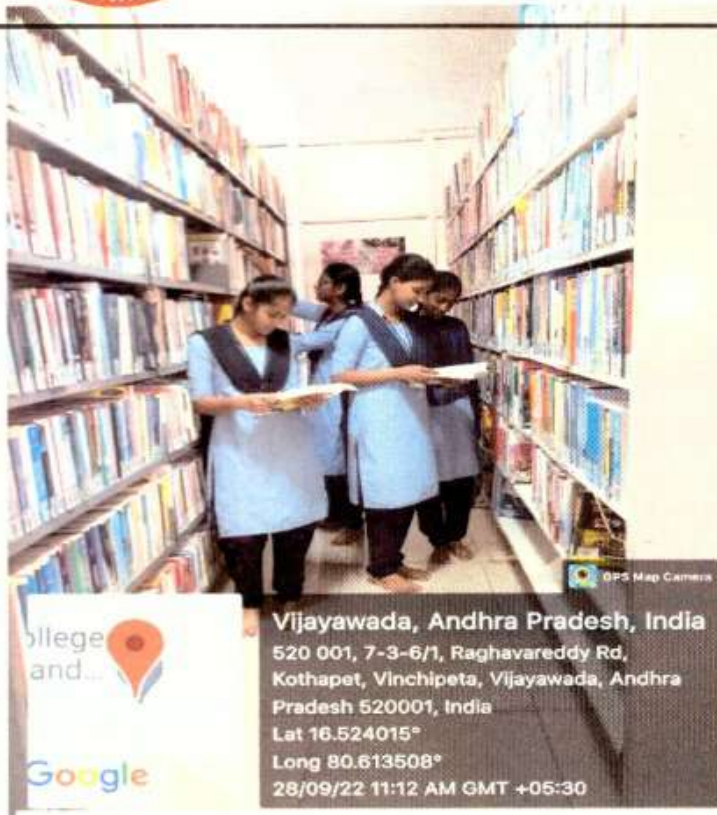

Vijayawada, Andhra Pradesh, India
520 001, 7-3-6/1, Raghavareddy Rd,
Kothapet, Vinchipeta, Vijayawada, Andhra
Pradesh 520001, India
Lat 16.524015°
Long 80.613508°
28/09/22 11:12 AM GMT +05:30