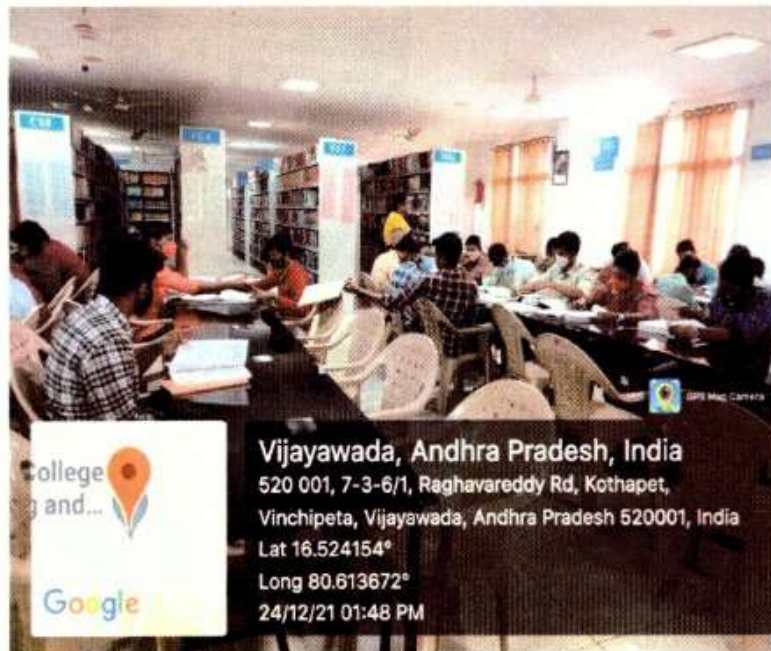

First Floor Digital Library

Vijayawada, Andhra Pradesh, India  
7-2-31, Parasuramaiah St, Vinchipeta, Vijayawada,  
Andhra Pradesh 520001, India  
Lat 16.524375°  
Long 80.613517°  
24/12/21 02:44 PM

LIBRARY READING HALL