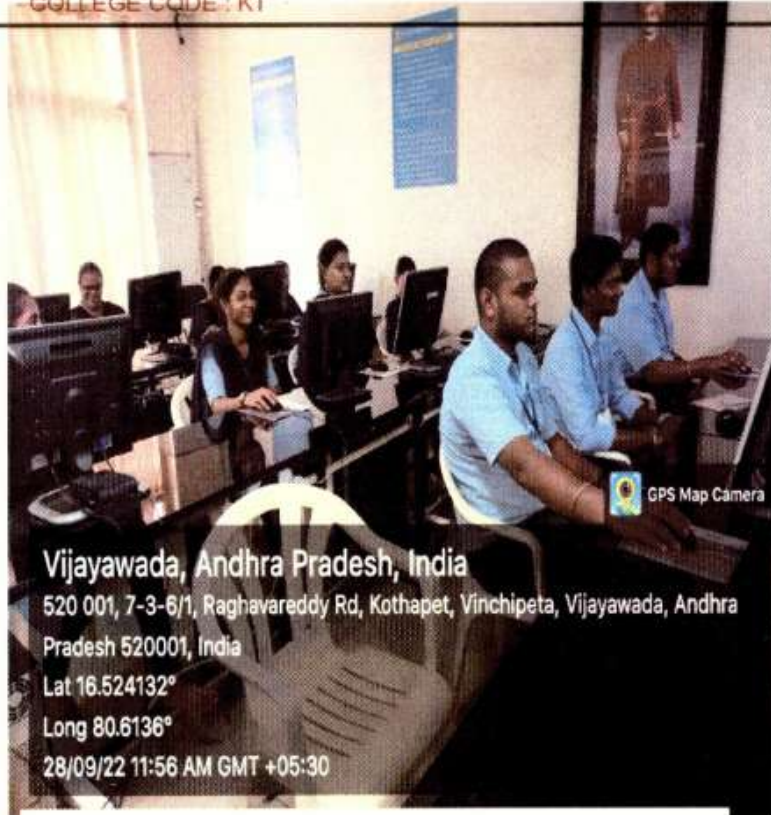

Vijayawada, Andhra Pradesh, India
520 001, 7-3-6/1, Raghavareddy Rd, Kothapet, Vinchipeta, Vijayawada, Andhra
Pradesh 520001, India
Lat 16.524132°
Long 80.6136°
28/09/22 11:56 AM GMT +05:30